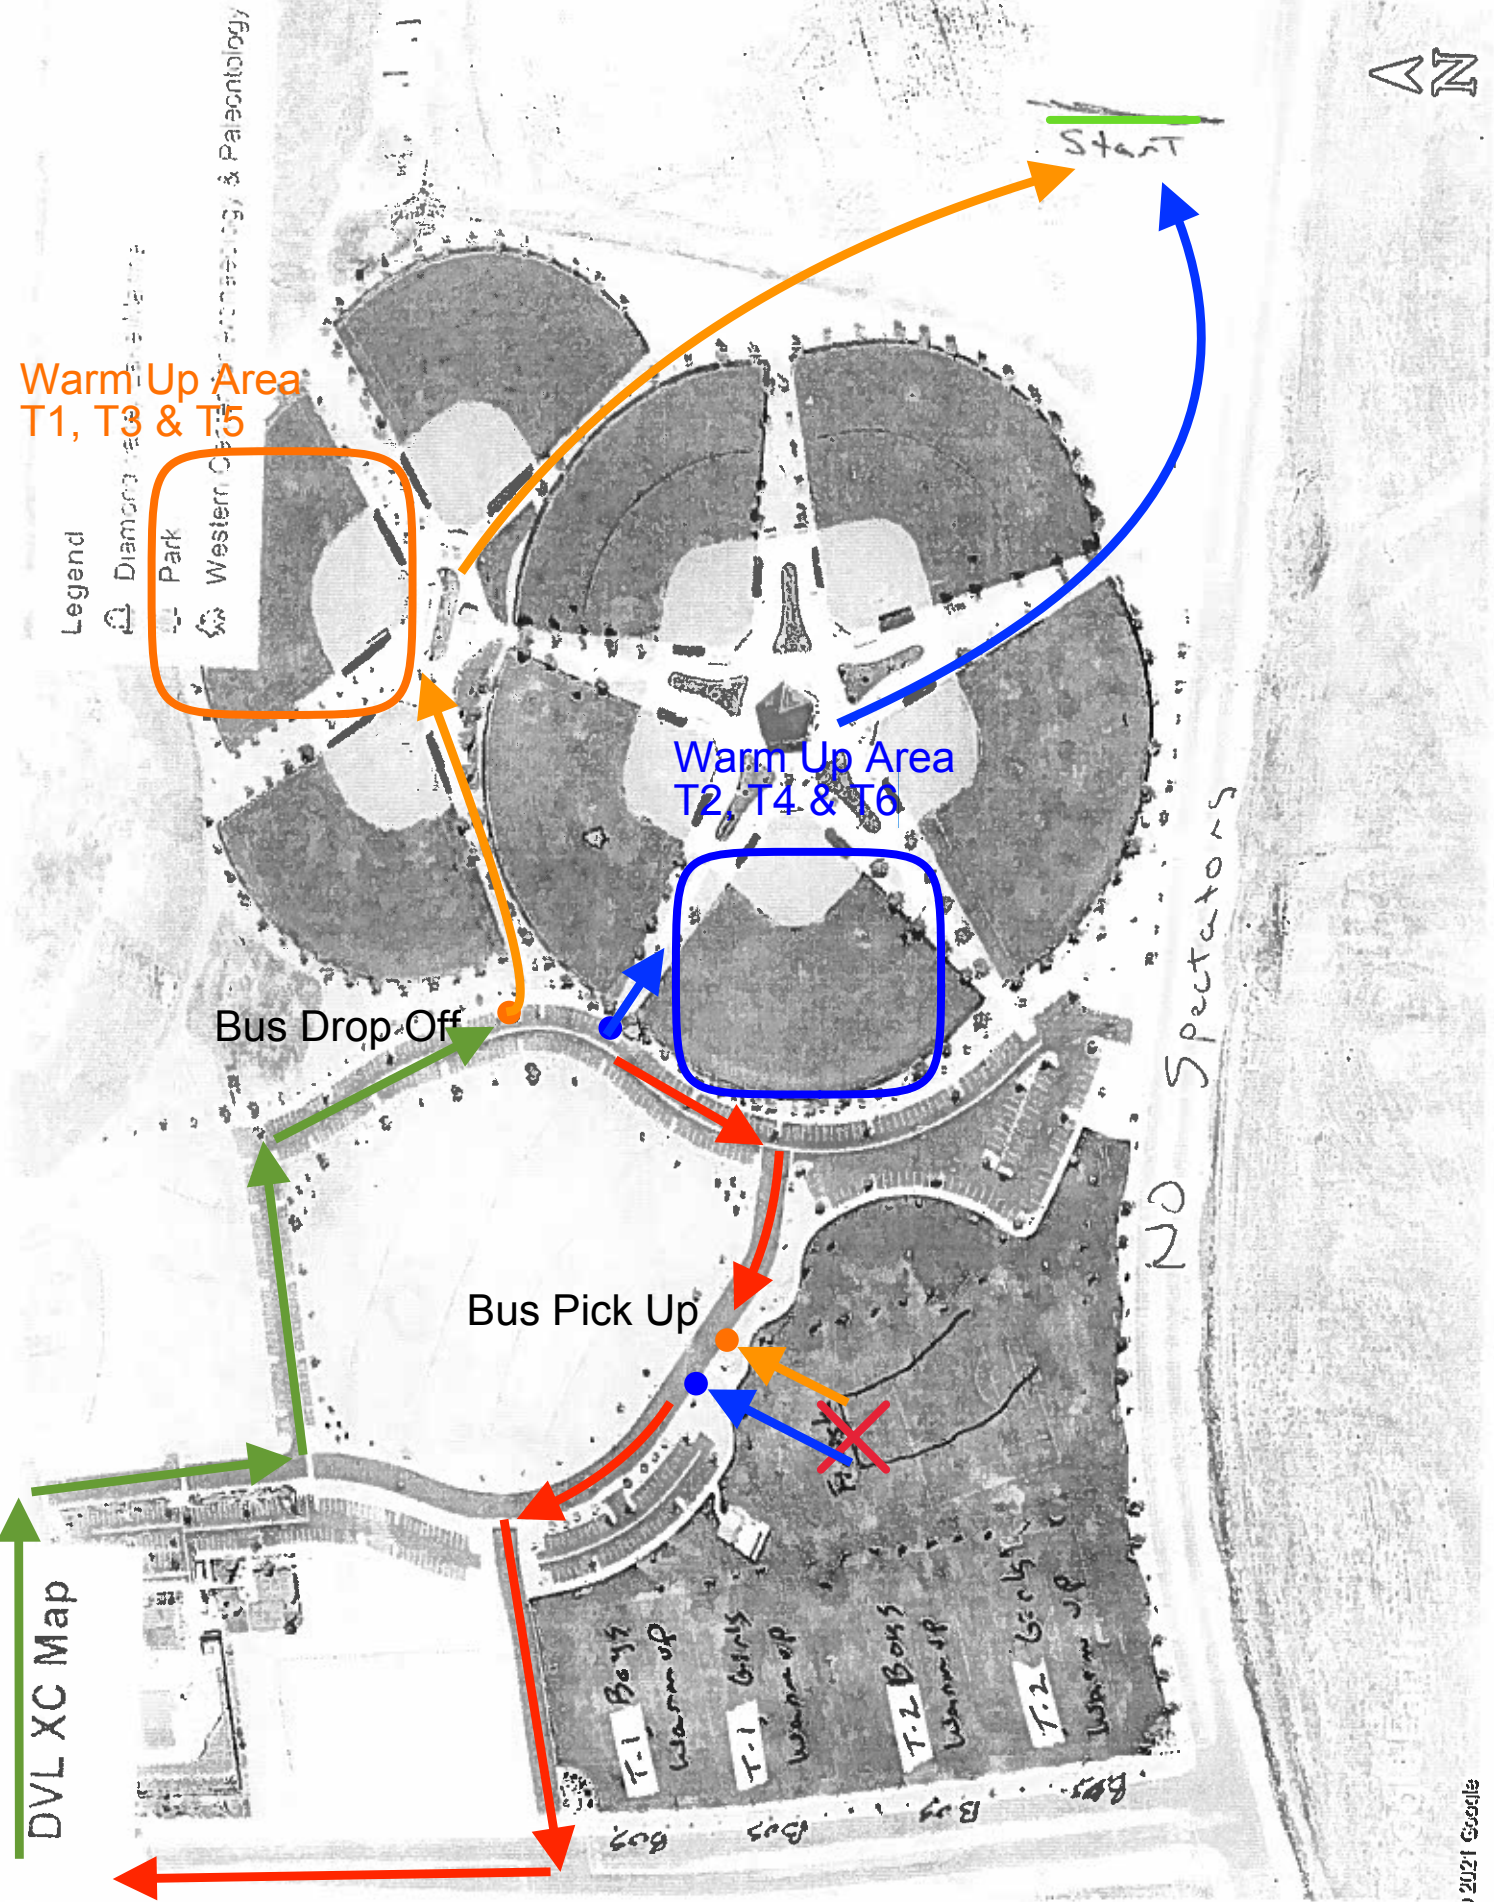

Start

Warm Up Area  
T1, T3 & T5

Warm Up Area  
T2, T4 & T6

Bus Drop Off

Bus Pick Up

NO Spectators

DVL XC Map

DVL XC Course

Buses

Buses

Start

No Spectators

Legend

 Diamond Valley Lake Marina

 Park

 Western Center for Archaeology & Paleontology