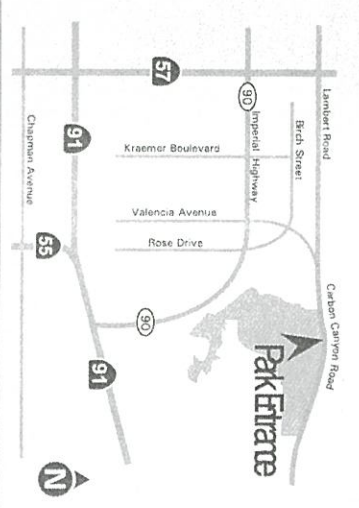

Map CARBON CANYON REGIONAL PARK