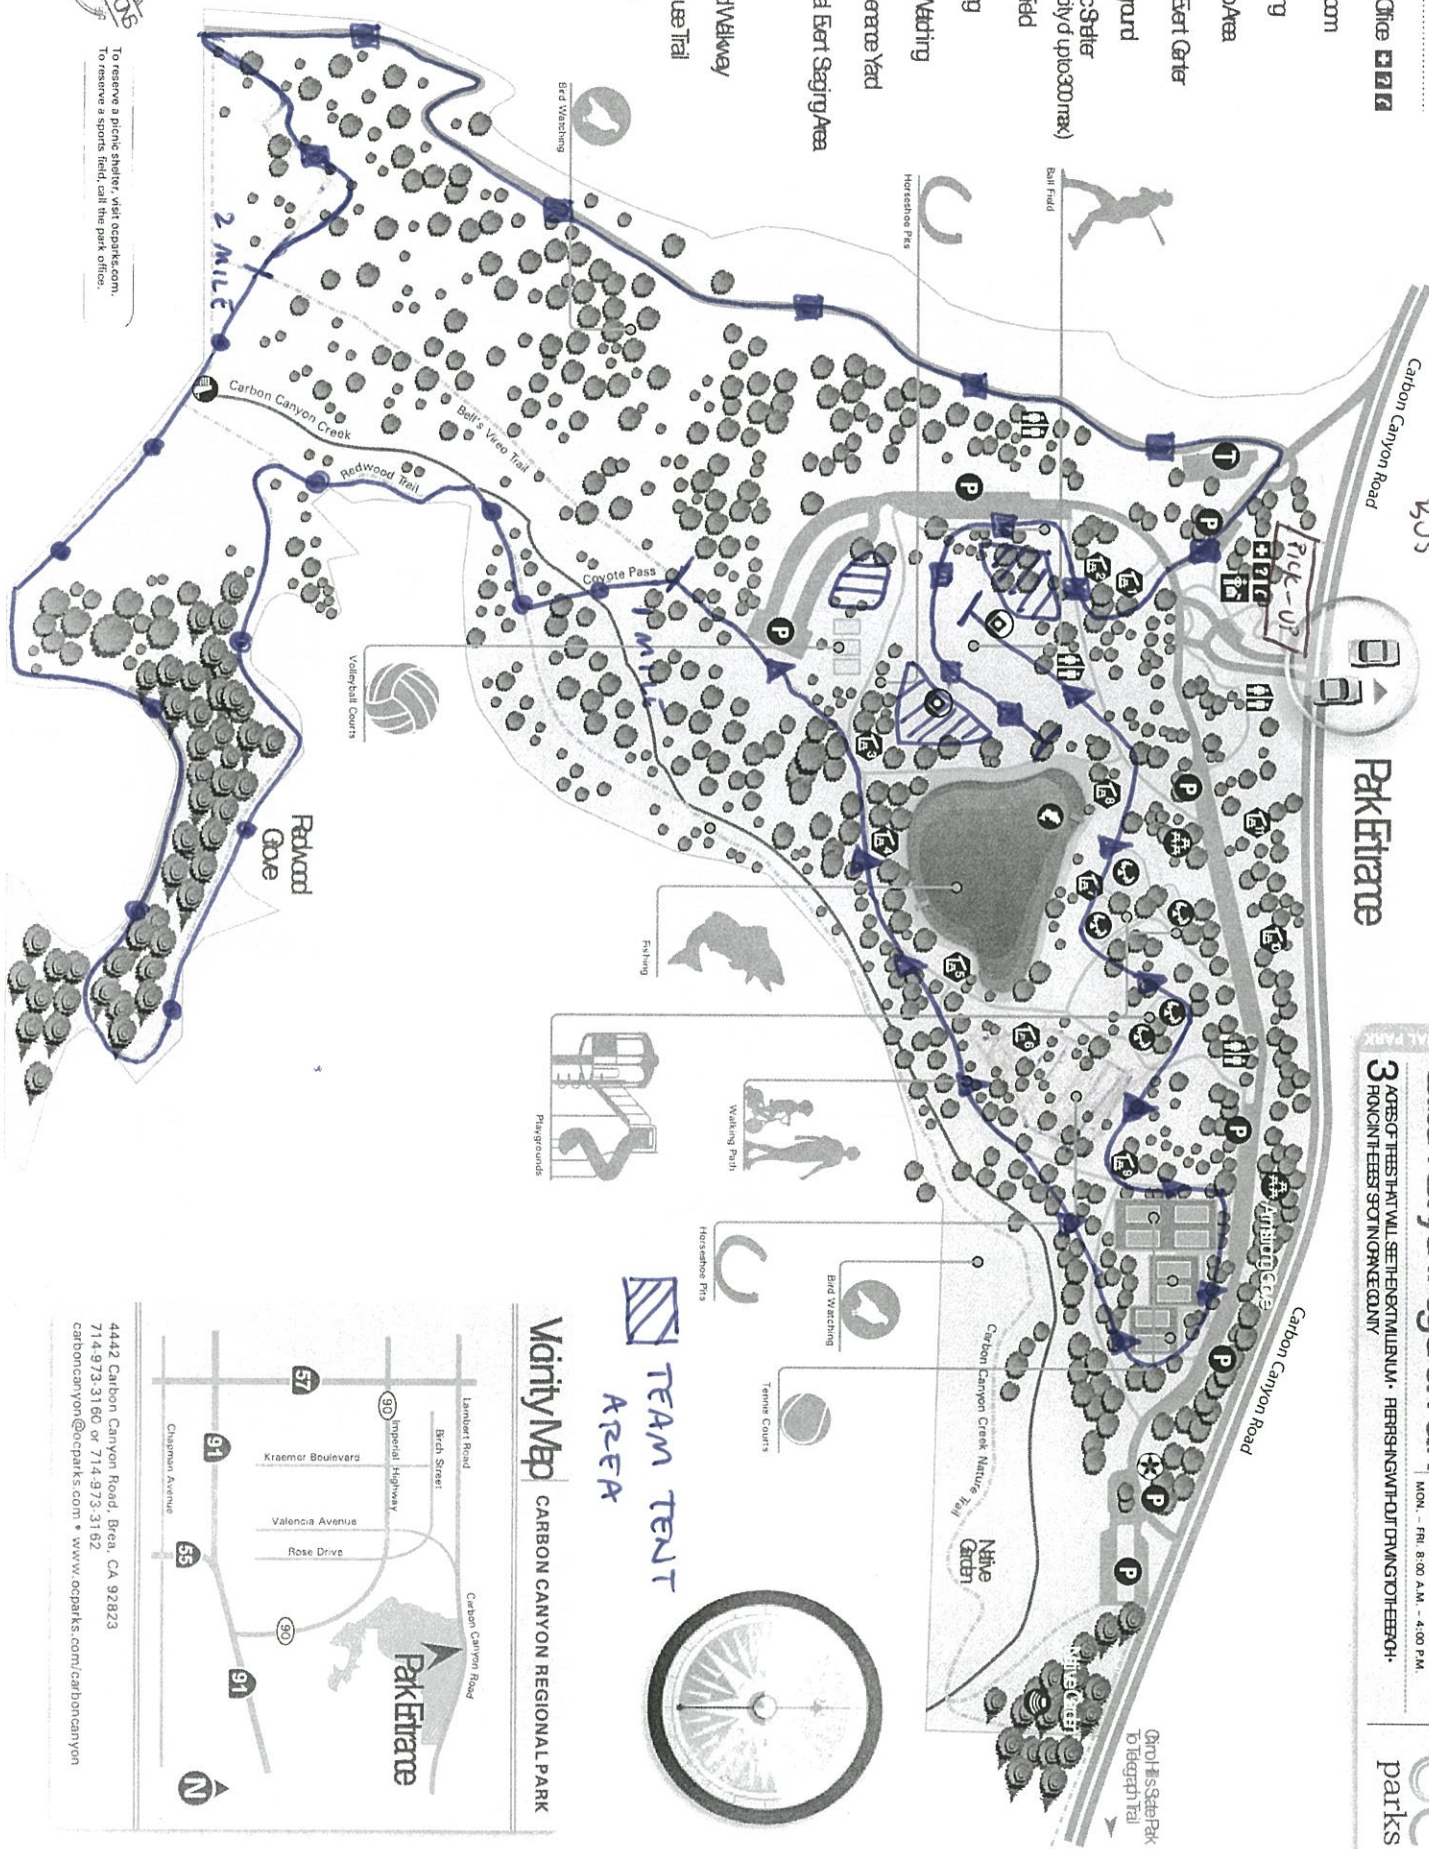

Legend

- Park Office
- Restroom
- Parking
- Group Area
- Park Event Center
- Flag
- Picnic Shelter (Capacity of up to 300 max)
- Ball Field
- Fishing
- Bird Watching
- Maintenance Yard
- Special Event Seating Area
- Dam
- Parent Walkway
- Multi-use Trail
- Oak

* PLEASE ARRIVE AT PICK-UP AREA BEFORE CALLING BUS

Park Entrance

Carbon Canyon Regional Park
3 AGES OF FITNESS WILL SEE ENERGY MILELIUM - HERRING SWIMMING POND - FISHING
3 ROUNDTREES SCOTLAND GOLF COURSE

SPRING/SUMMER: 7:00 A.M. - 9:00 P.M.
FALL/WINTER: 7:00 A.M. - 6:00 P.M.
OFFICE HOURS:
MON. - FRI. 8:00 A.M. - 4:00 P.M.

TEAM TENT AREA