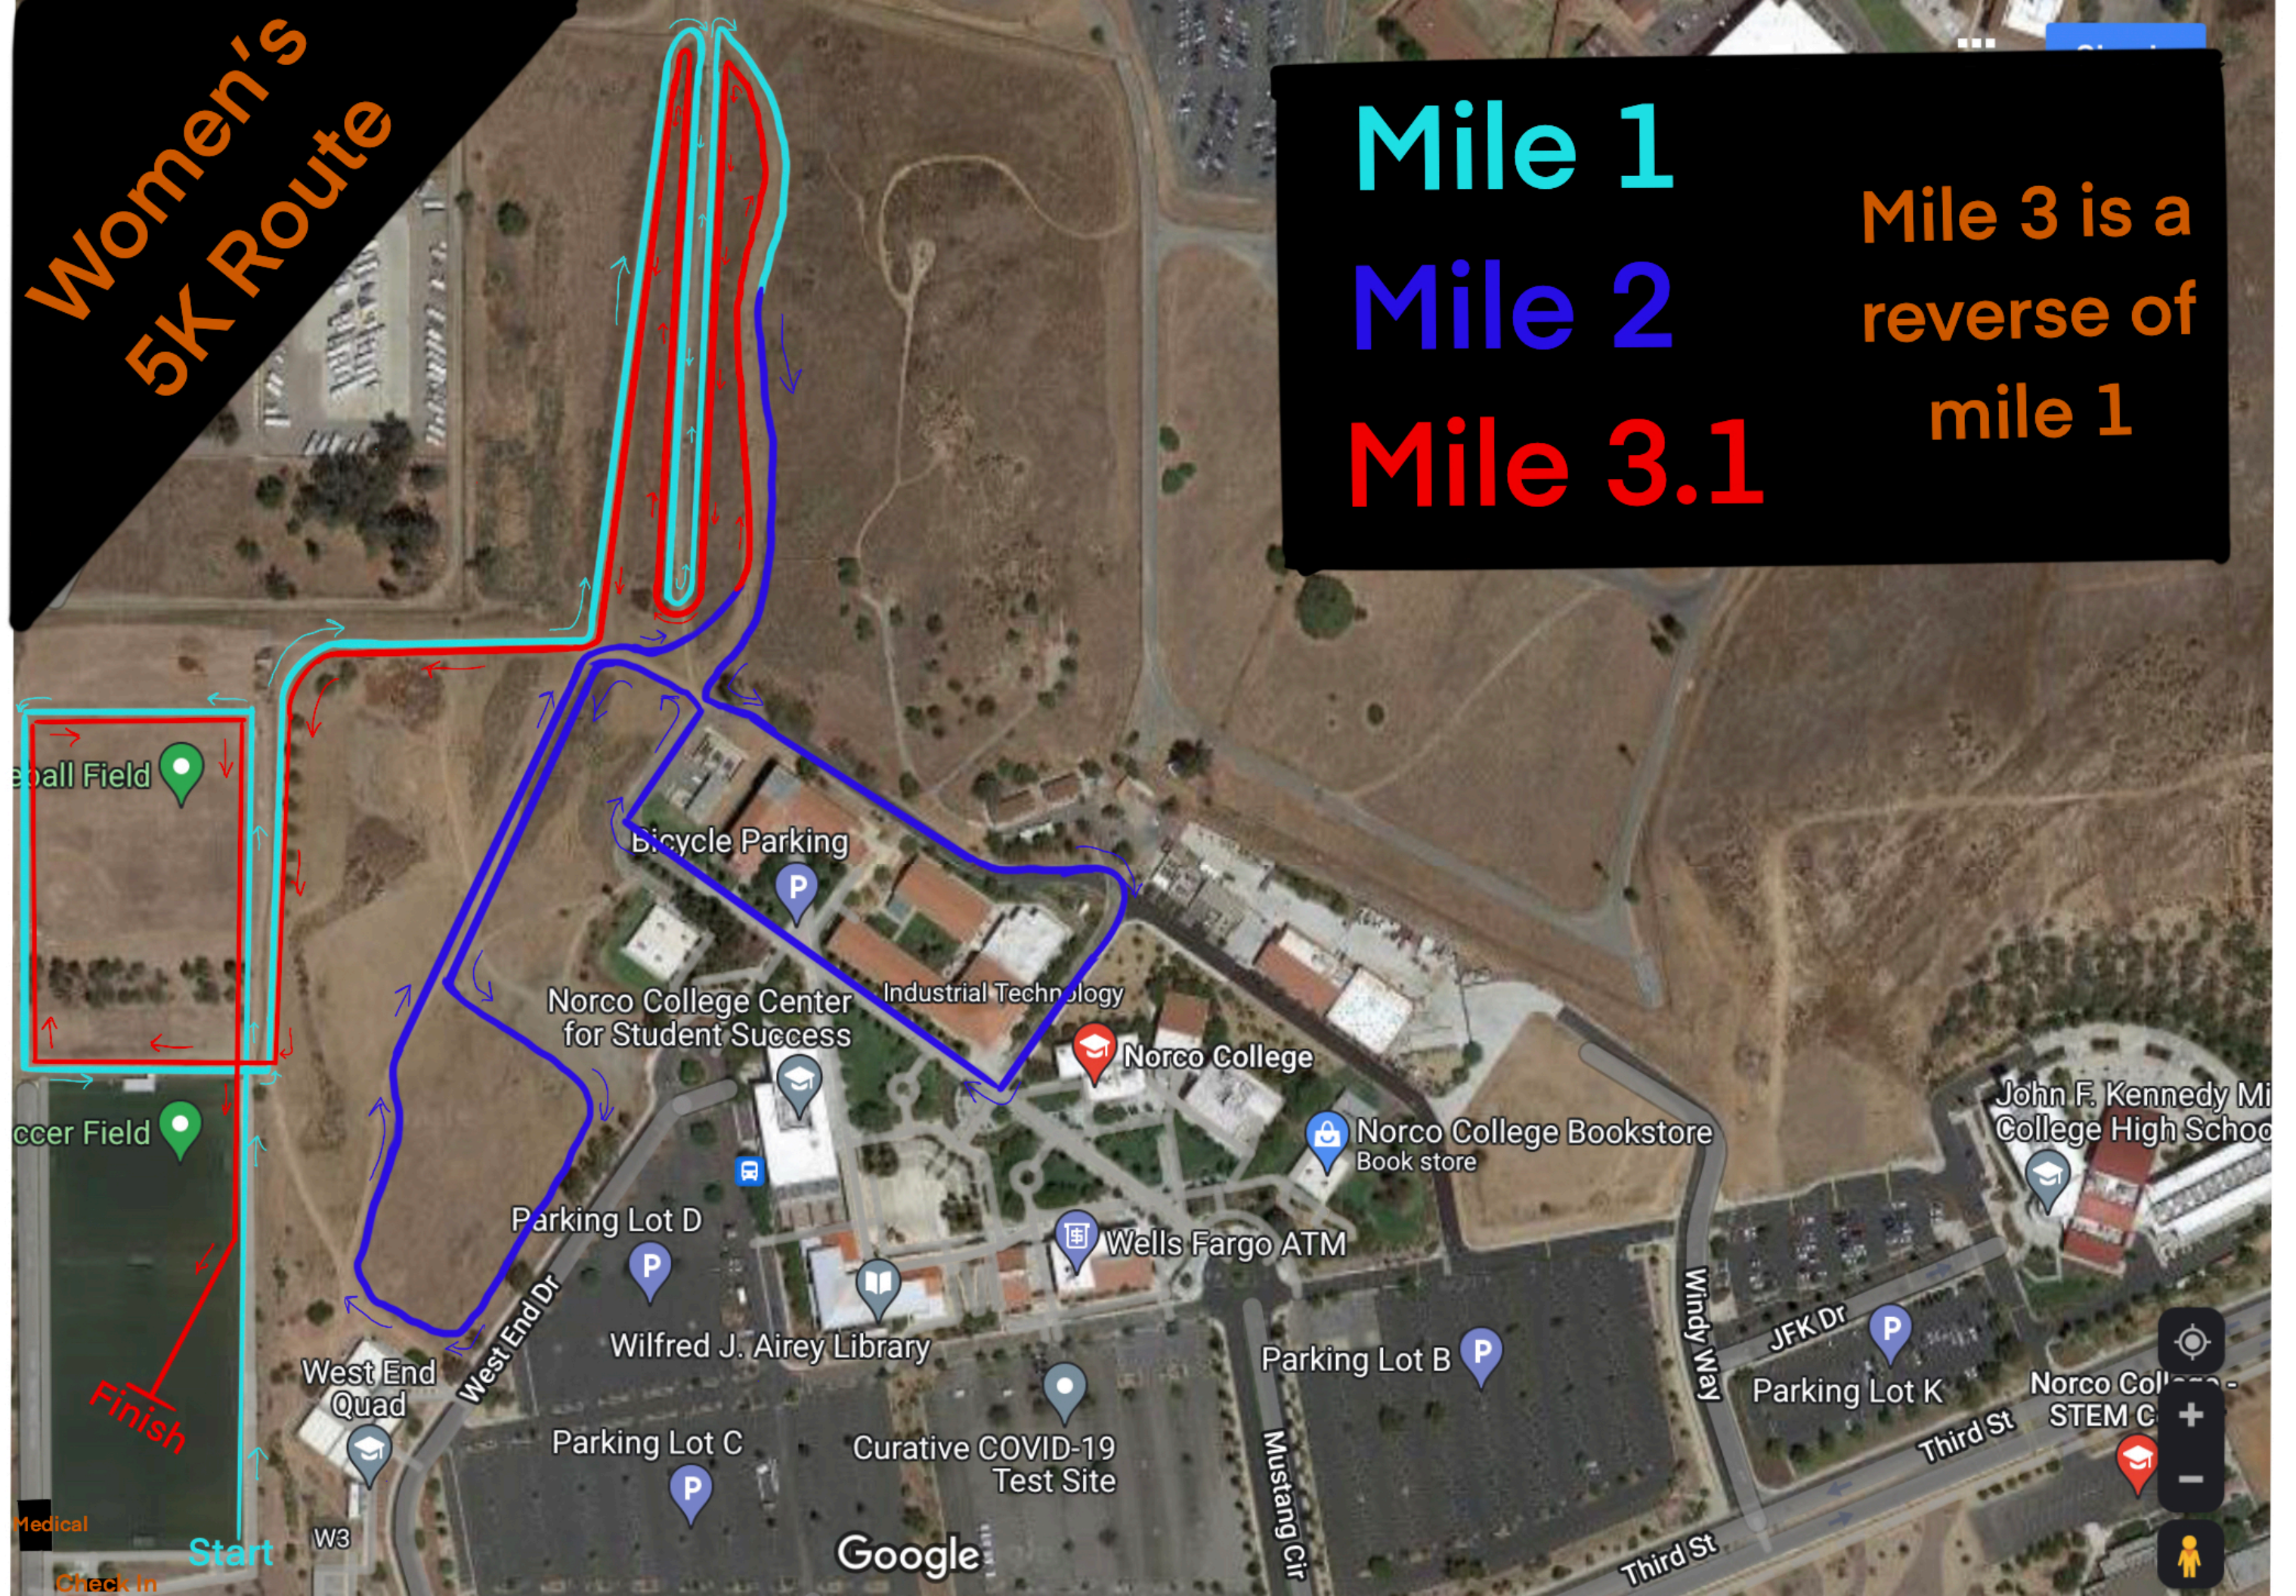

Women's 5K Route

Mile 1
Mile 2
Mile 3.1

Mile 3 is a reverse of mile 1

Baseball Field
Soccer Field
Finish
Start
Check In
Medical

Bicycle Parking
Norco College Center for Student Success
Industrial Technology
Norco College
Norco College Bookstore
Wells Fargo ATM
Wilfred J. Airey Library
Curative COVID-19 Test Site
Parking Lot D
Parking Lot C
Parking Lot B
Parking Lot K
Windy Way
JFK Dr
Third St
Mustang Cir
John F. Kennedy Middle School
College High School
Norco College STEM Center