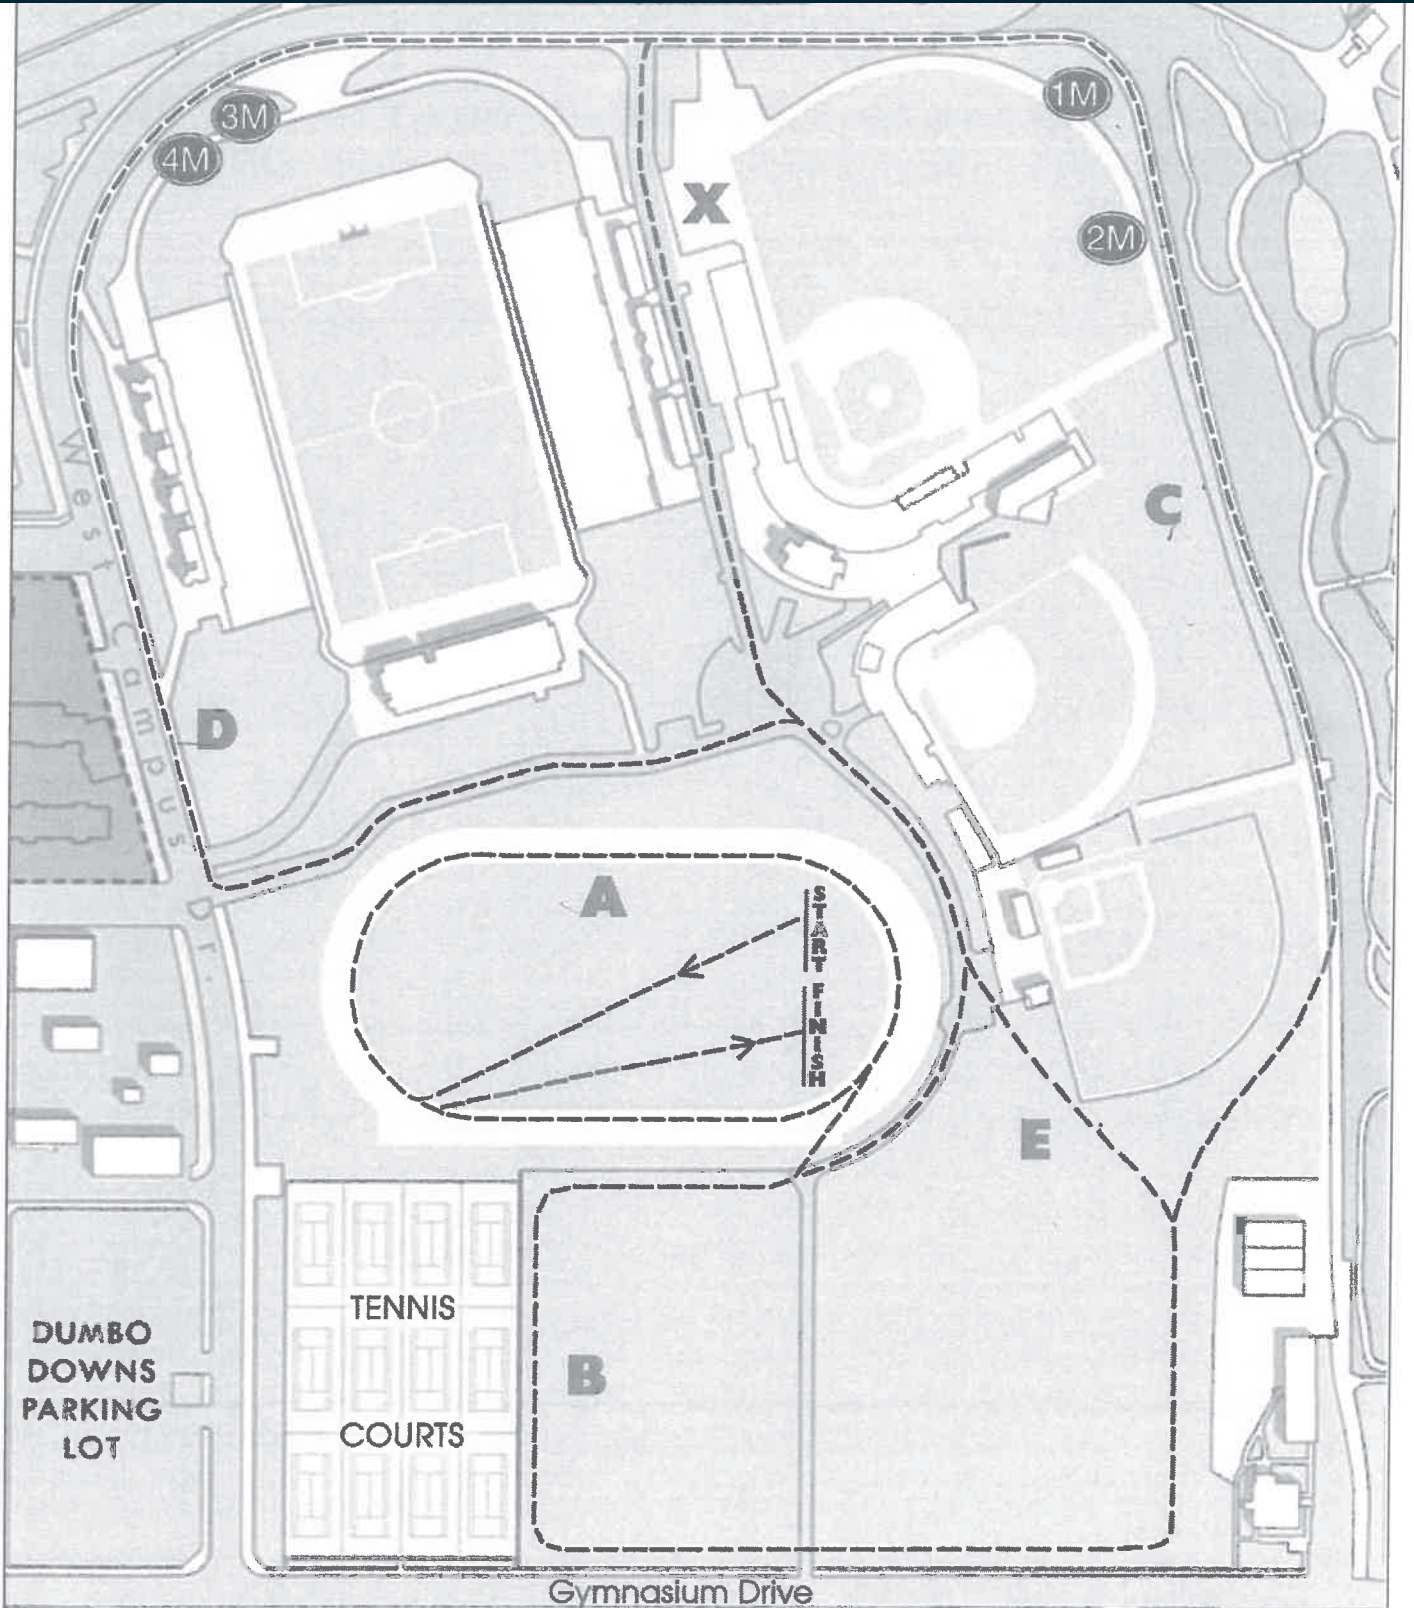

JOHN ELDERS TITAN INVITE

October 21, 2022 | Cal State Fullerton Campus Course | Fullerton, Calif.

Course Map

5K: START-A-A-B-C-1M-D-B-C-2M-D-E-B-A-FINISH

8K: START-A-A-B-C-1M-D-B-C-2M-X-E-B-D-3M-C-B-D-4M-C-B-A-FINISH