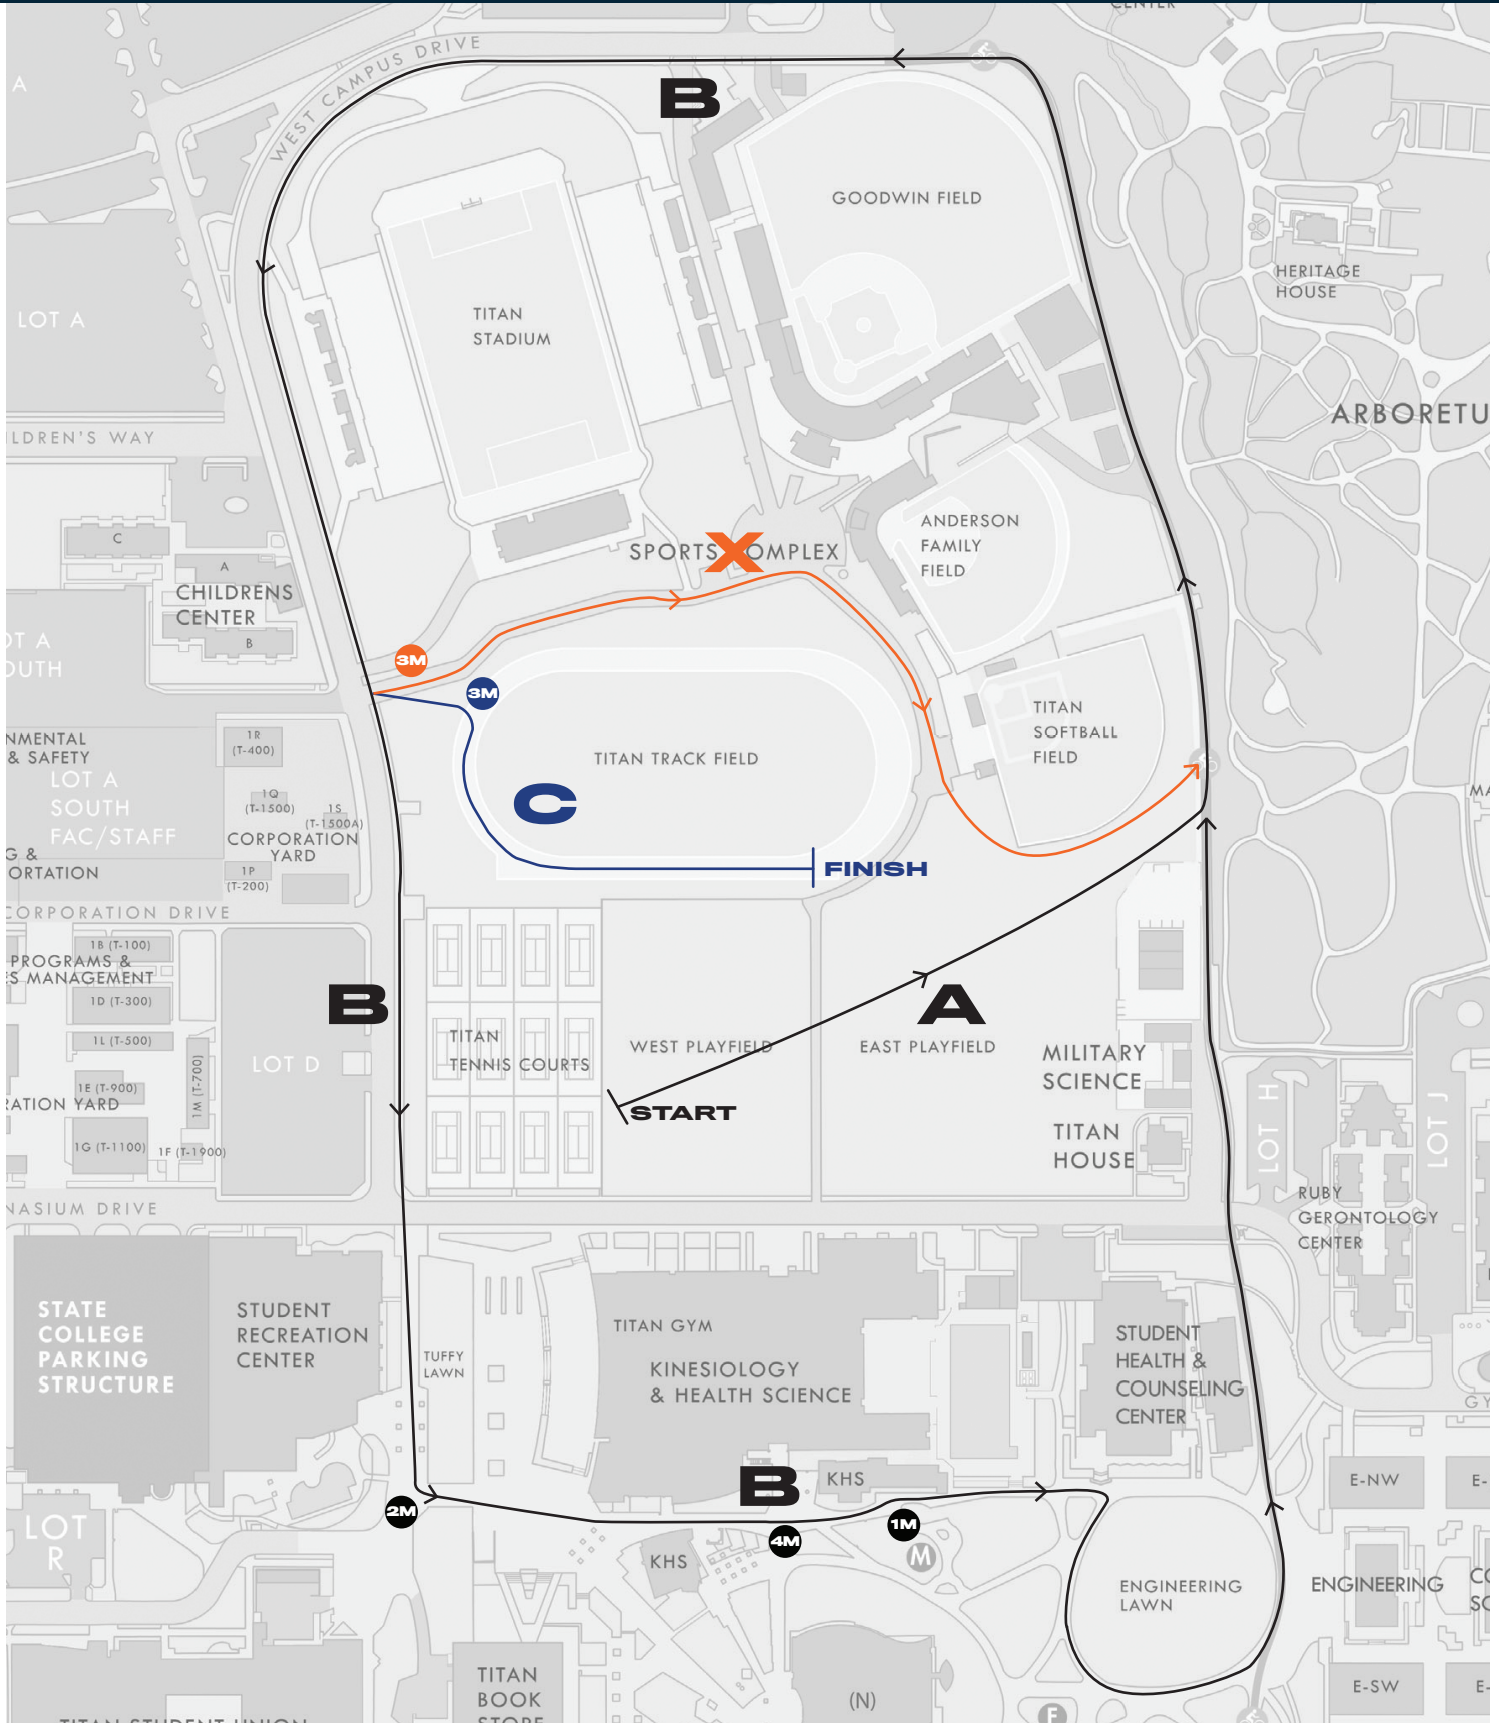

CROSS COUNTRY

JOHN ELDERS TITAN CLASSIC

OCTOBER 20, 2023 | CAL STATE FULLERTON CAMPUS COURSE | FULLERTON, CALIF.

COURSE MAP

COURSE KEY

5K: START-A-B-1M-B-2M-B-3M-C-FINISH

8K: START-A-B-1M-B-2M-B-3M-X-B-4M-B-C-FINISH